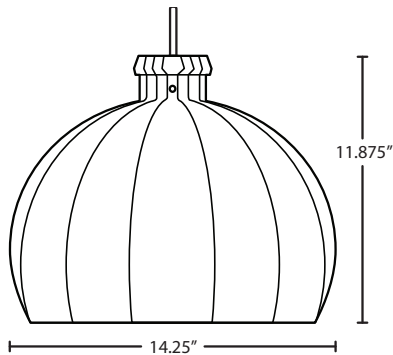

Project Information:

For ordering information, see next page

All dimensions provided are nominal. Allowance must be made for dimensional tolerance in handcrafted glasses.

REV 7/22