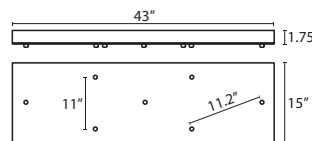

T37V 7 LIGHT BAR CANOPY

- Suitable for sloped ceilings
- Black, Bronze or Satin Nickel
- 20" Dia. shades MAX, with staggered heights

* For larger diameter glasses, Stemhooks are required for spacing

HOW TO ORDER A MULTILIGHT FIXTURE

Order your canopy with the selected 120V multi light pendants (indicated by "B" or "J" prefix) for the complete fixture:

Example: 1x T33X-SN (3 Light Round Canopy)

- **1x J-464588-SN (Pinta 12 Pendant in Clear)**
- **1x J-464588-SN (Pinta 12 Pendant in Clear)**
- **1x J-464588-SN (Pinta 12 Pendant in Clear)**