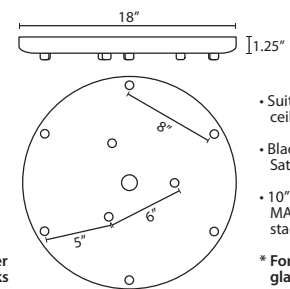

DIFFUSER

Shade shall be handcrafted glass of Clear decor. 14.25" Dia. x 11.875" H

SUSPENSION

Cord-hung: 10' SVT-type cord, complete with 5" decorative sleeve at the socketholder. Jacket coordinates with metal finish. Plated stamped steel construction. Black, Bronze or Satin Nickel. See next page for mulit light options.

Stem-mount: Includes 4 connectable stem sections (3", 6", 12" and 18" lengths) plus telescoping piece for up to 3" adjustment, 10' max. 5" Dia. canopy (with swivel) and stem sections are plated steel. Black, Bronze or Satin Nickel.

T33XL 3 LIGHT LARGE ROUND CANOPY

- Suitable for sloped ceilings
- Black, Bronze or Satin Nickel
- 16" Dia. shades MAX, with staggered heights

* For larger diameter glasses, Stemhooks are required for spacing

T36X 6 LIGHT ROUND CANOPY

- Suitable for sloped ceilings
- Black, Bronze or Satin Nickel
- 10" Dia. shades MAX, with staggered heights

* For larger diameter glasses, Stemhooks are required for spacing

T39X 9 LIGHT ROUND CANOPY